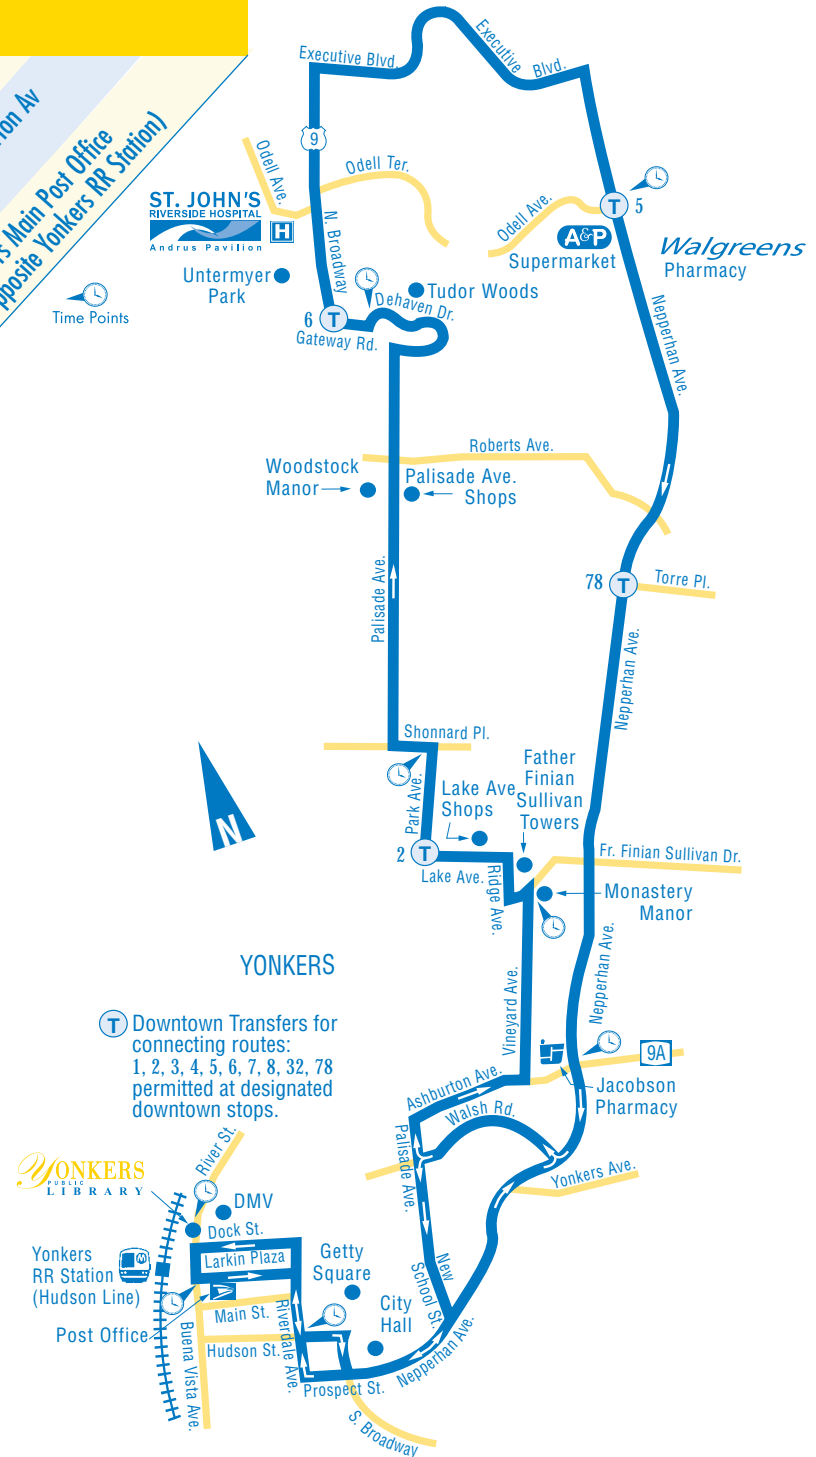

9 North Yonkers Yonkers RR Station

Only selected bus stops (time points) are listed here. For additional stops call: (914) 813-7777

Time Points

HOLIDAY SCHEDULE

Use The Weekday Schedule For:

- Lincoln's Birthday
- Columbus Day
- Election Day
- Veteran's Day

No Service On:

- New Year's Day
- M. L. King Jr Day
- Presidents' Day
- Memorial Day
- Independence Day
- Labor Day
- Thanksgiving
- Christmas

Yonkers Main Post Office (Opposite Yonkers RR Station)	Getty Square (Hudson St & S Broadway) Yonkers	Vineyard Av & Fr. Finian Sullivan Dr Yonkers	Park Av & Shonnard Pl Yonkers	Tudor Woods North Yonkers	Nepperhan Av & Odell Av (A&P) Yonkers	Nepperhan Av & Ashburton Av Yonkers	Yonkers Main Post Office (Opposite Yonkers RR Station)
8:40	8:42	8:55	8:59	9:06	9:13	9:18	9:30
9:40	9:42	9:55	9:59	10:06	10:13	10:18	10:30
10:40	10:42	10:55	10:59	11:06	11:13	11:18	11:30
11:40	11:42	11:55	11:59	12:06	12:13	12:18	12:30
12:40	12:42	12:55	12:59	1:06	1:13	1:18	1:30
1:40	1:42	1:55	1:59	2:06	2:13	2:18	2:30
2:40	2:42	2:58	3:03	3:10	3:19	3:25	3:40
3:55	3:57	4:13	4:18	4:25	4:34	4:40	4:55
5:10	5:12	5:25	5:29	5:36	5:43	5:48	6:00

LIGHT TYPE AND SHADE - AM TIMES
DARK TYPE AND SHADE - PM TIMES

Monday - Friday

Yonkers Local Loop

FORGET SOMETHING?

Please remember to take all your personal items with you. The Bee-Line is not responsible for your personal items or packages. UNATTENDED ITEMS ARE SUBJECT TO IMMEDIATE DISPOSAL! To inquire about lost items, call (914) 376-6361.

Please be courteous to your fellow passengers and refrain from using cell phones on the bus. Thank you.

Time Points
These are the places or street intersections listed at the top of the schedule and shown on the map. Read beneath the appropriate time point headings on the schedule to determine bus departure and trip travel times.

Transfer Points
Passengers can transfer with MetroCard at the locations shown on the maps to the connecting routes shown subject to transfer regulations.