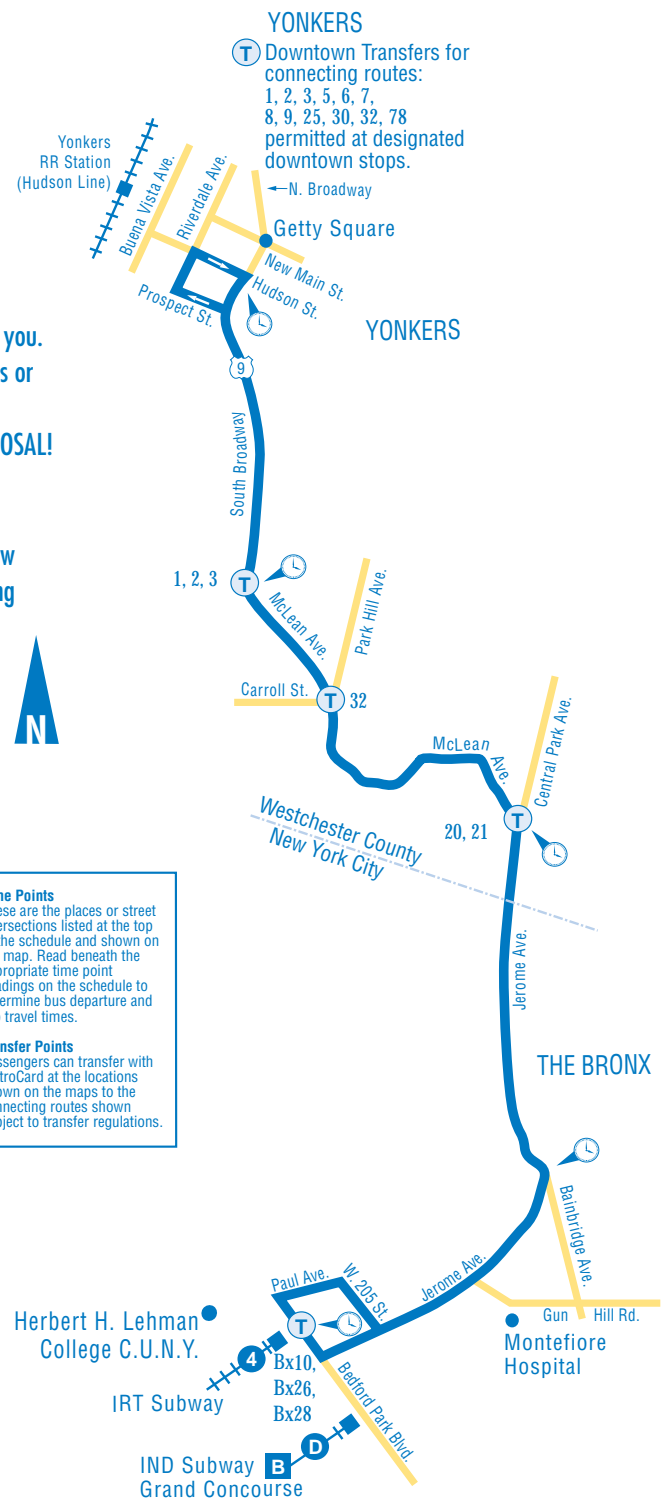

FORGET SOMETHING?

Please remember to take all your personal items with you. The Bee-Line is not responsible for your personal items or packages. UNATTENDED ITEMS ARE SUBJECT TO IMMEDIATE DISPOSAL! To inquire about lost items, call (914) 376-6361.

Please be courteous to your fellow passengers and refrain from using cell phones on the bus. Thank you.

FOR SATURDAY & SUNDAY SERVICE SEE REVERSE SIDE