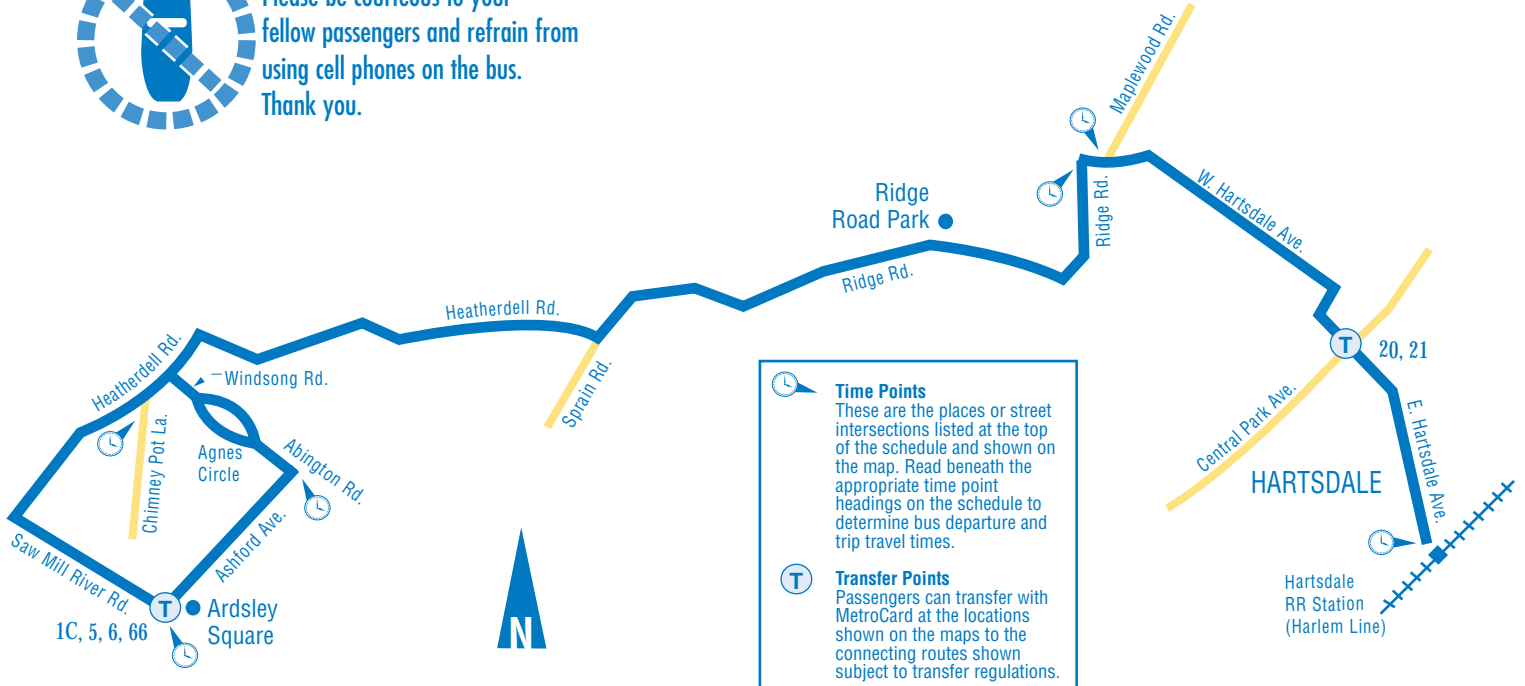

Train From N.Y.C. Arrives Hartsdale	Hartsdale RR Sta (Harlem Line)	W. Hartsdale Av & Central Park Ave	W. Hartsdale Av & Ridge Rd	Heatherdell Rd & Windsong Rd	Abington Av & Ashford Av	Saw Mill River Rd & Ashford Av, Ardsley Sq	Heatherdell Rd & Chimney Pot La	Hartsdale RR Sta (Harlem Line)	
5:01	5:06	5:10	5:13	5:18	5:21	5:24	5:27	5:37	
5:31	5:38	5:42	5:45	5:50	6:01	6:24	6:27	6:02	
6:01	6:06	6:10	6:13	6:18	6:21	6:24	6:27	6:37	
6:44	6:49	6:53	6:56	7:01	7:04	7:07	7:10	7:20	
7:16	7:22	7:26	7:29	7:34	7:37	7:40	7:43	7:53	
7:56	8:01	8:05	8:08	8:13	8:16	8:19	8:22	8:32	
8:38	8:42	8:46	8:49	8:54	8:57	9:00	9:03		

No Service On:
New Year's Day
M. L. King Jr Day
Presidents' Day
Memorial Day
Independence Day
Labor Day
Thanksgiving
Christmas

MTA Metro-North offers a guaranteed ride home program to Route #39 UniTicket customers. For further information, call Metro North at 800-METRO-INFO.

Time Points
These are the places or street intersections listed at the top of the schedule and shown on the map. Read beneath the appropriate time point headings on the schedule to determine bus departure and trip travel times.

T Transfer Points
Passengers can transfer with MetroCard at the locations shown on the maps to the connecting routes shown subject to transfer regulations.