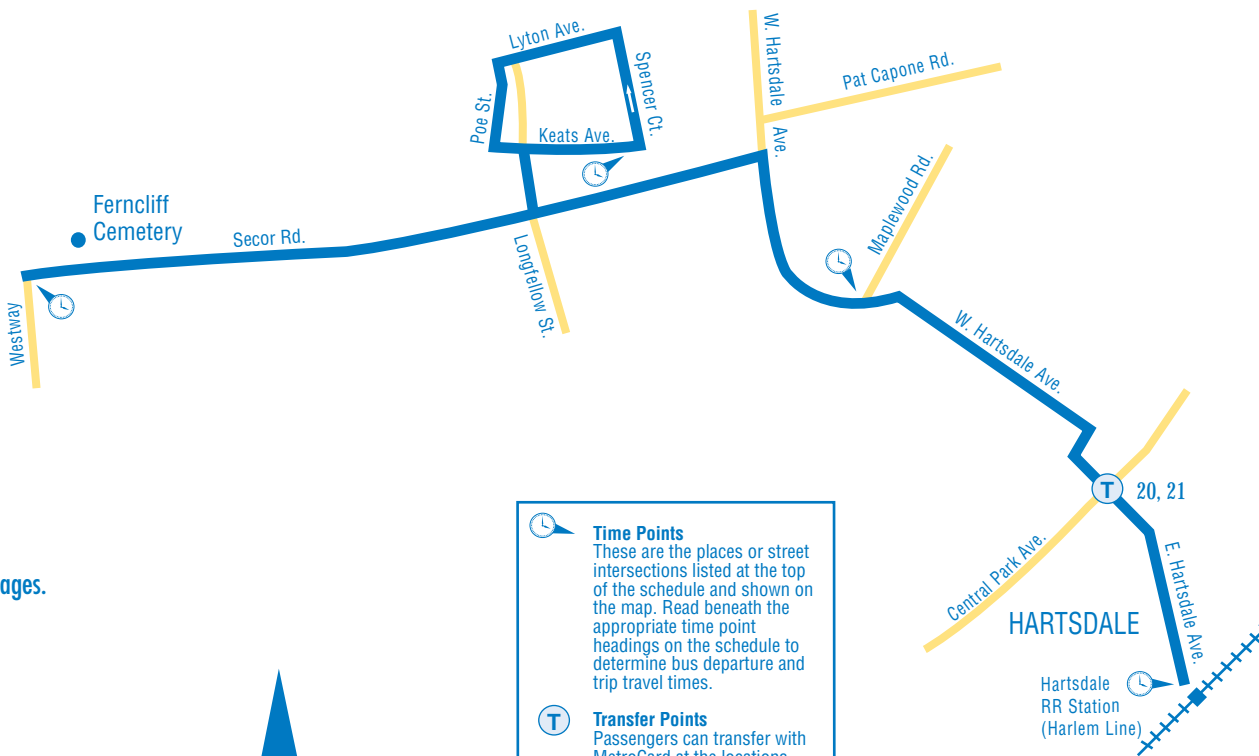

Please be courteous to your fellow passengers and refrain from using cell phones on the bus. Thank you.

Monday - Friday

AM Service								PM Service							
Secor Rd & Westway	Spencer Ct & Keats Av	W. Hartsdale Av & Maplewood Rd	E. Hartsdale Av & Central Park Av	Hartsdale RR Sta (Harlem Line)	Train To N.Y.C. Leaves Hartsdale	Spencer Ct & Keats Av	Secor Rd & Westway	Train From N.Y.C. Arrives Hartsdale	Hartsdale RR Sta (Harlem Line)	W. Hartsdale Av & Central Park Av	W. Hartsdale Av & Maplewood Rd	Spencer Ct & Keats Av	Secor Rd & Westway	Hartsdale RR Sta (Harlem Line)	
6:01	6:06	6:13	6:15	6:17	6:29	6:22	6:24	5:01	5:06	5:10	5:12	5:16	5:21	5:30	
6:25	6:30	6:37	6:39	6:41	6:50	6:46	6:48	5:31	5:36	5:40	5:42	5:46	5:51	6:00	
7:05	7:10	7:18	7:21	7:27	7:34	7:32		6:01	6:06	6:10	6:12	6:16	6:21	6:30	
	7:35	7:43	7:46	7:52	7:58			6:44	6:49	6:53	6:55	6:59	7:04		

Time Points
These are the places or street intersections listed at the top of the schedule and shown on the map. Read beneath the appropriate time point headings on the schedule to determine bus departure and trip travel times.

T Transfer Points
Passengers can transfer with MetroCard at the locations shown on the maps to the connecting routes shown subject to transfer regulations.

the *bee-line* system cannot accept responsibility for late trains or changes in Metro-North schedules.

MTA Metro-North Railroad