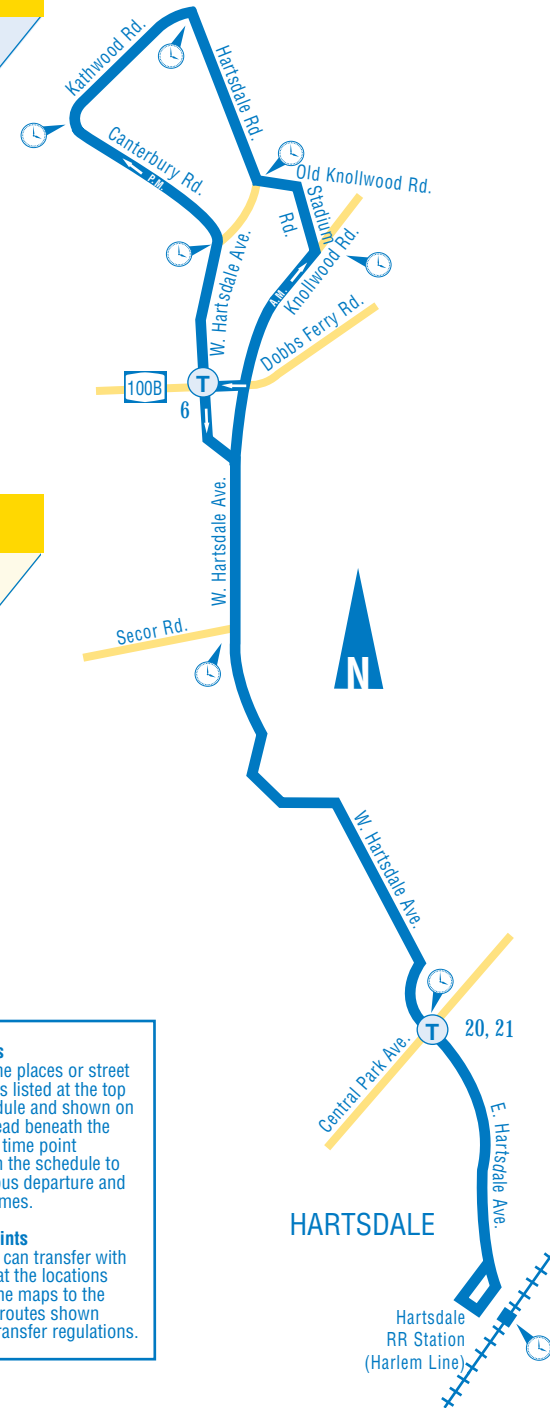

### A.M. Service

Stadium Rd & Knollwood Rd	Hartsdale Rd & Knollwood Rd	Canterbury Rd & Knollwood Rd	W. Hartsdale Av & Secor Rd	W. Hartsdale Av & Central Av (Hartsdale Four Corners)	Hartsdale RR Sta. (Harlem Line)	Train To New York Leaves Hartsdale	Stadium Rd & Knollwood Rd
6:28	6:29	6:31	6:36	6:38	6:40	6:50	6:46
6:50	6:51	6:53	6:58	7:00	7:02	7:06	7:08
7:15	7:16	7:18	7:23	7:25	7:27	7:34	7:33
7:34	7:35	7:37	7:43	7:46	7:52	7:58	7:58
8:02	8:03	8:05	8:11	8:14	8:20	8:25	

### P.M. Service

Train From New York Arrives Hartsdale	Hartsdale RR Sta. (Harlem Line)	W. Hartsdale Av & Central Av (Hartsdale Four Corners)	W. Hartsdale Av & Secor Rd	Hartsdale Rd & Canterbury Rd	Hartsdale Rd & Knollwood Rd	Hartsdale Rd & Old Knollwood Rd	Hartsdale RR Sta. (Harlem Line)
5:16	5:21	5:25	5:28	5:31	5:33	5:35	5:42
6:01	6:06	6:10	6:13	6:16	6:18	6:20	6:27
6:44	6:49	6:53	6:56	6:59	7:01	7:03	7:10
7:06	7:12	7:16	7:19	7:22	7:24	7:26	

Please be courteous to your fellow passengers and refrain from using cell phones on the bus. Thank you.

**Time Points**  
These are the places or street intersections listed at the top of the schedule and shown on the map. Read beneath the appropriate time point headings on the schedule to determine bus departure and trip travel times.

**T Transfer Points**  
Passengers can transfer with MetroCard at the locations shown on the maps to the connecting routes shown subject to transfer regulations.