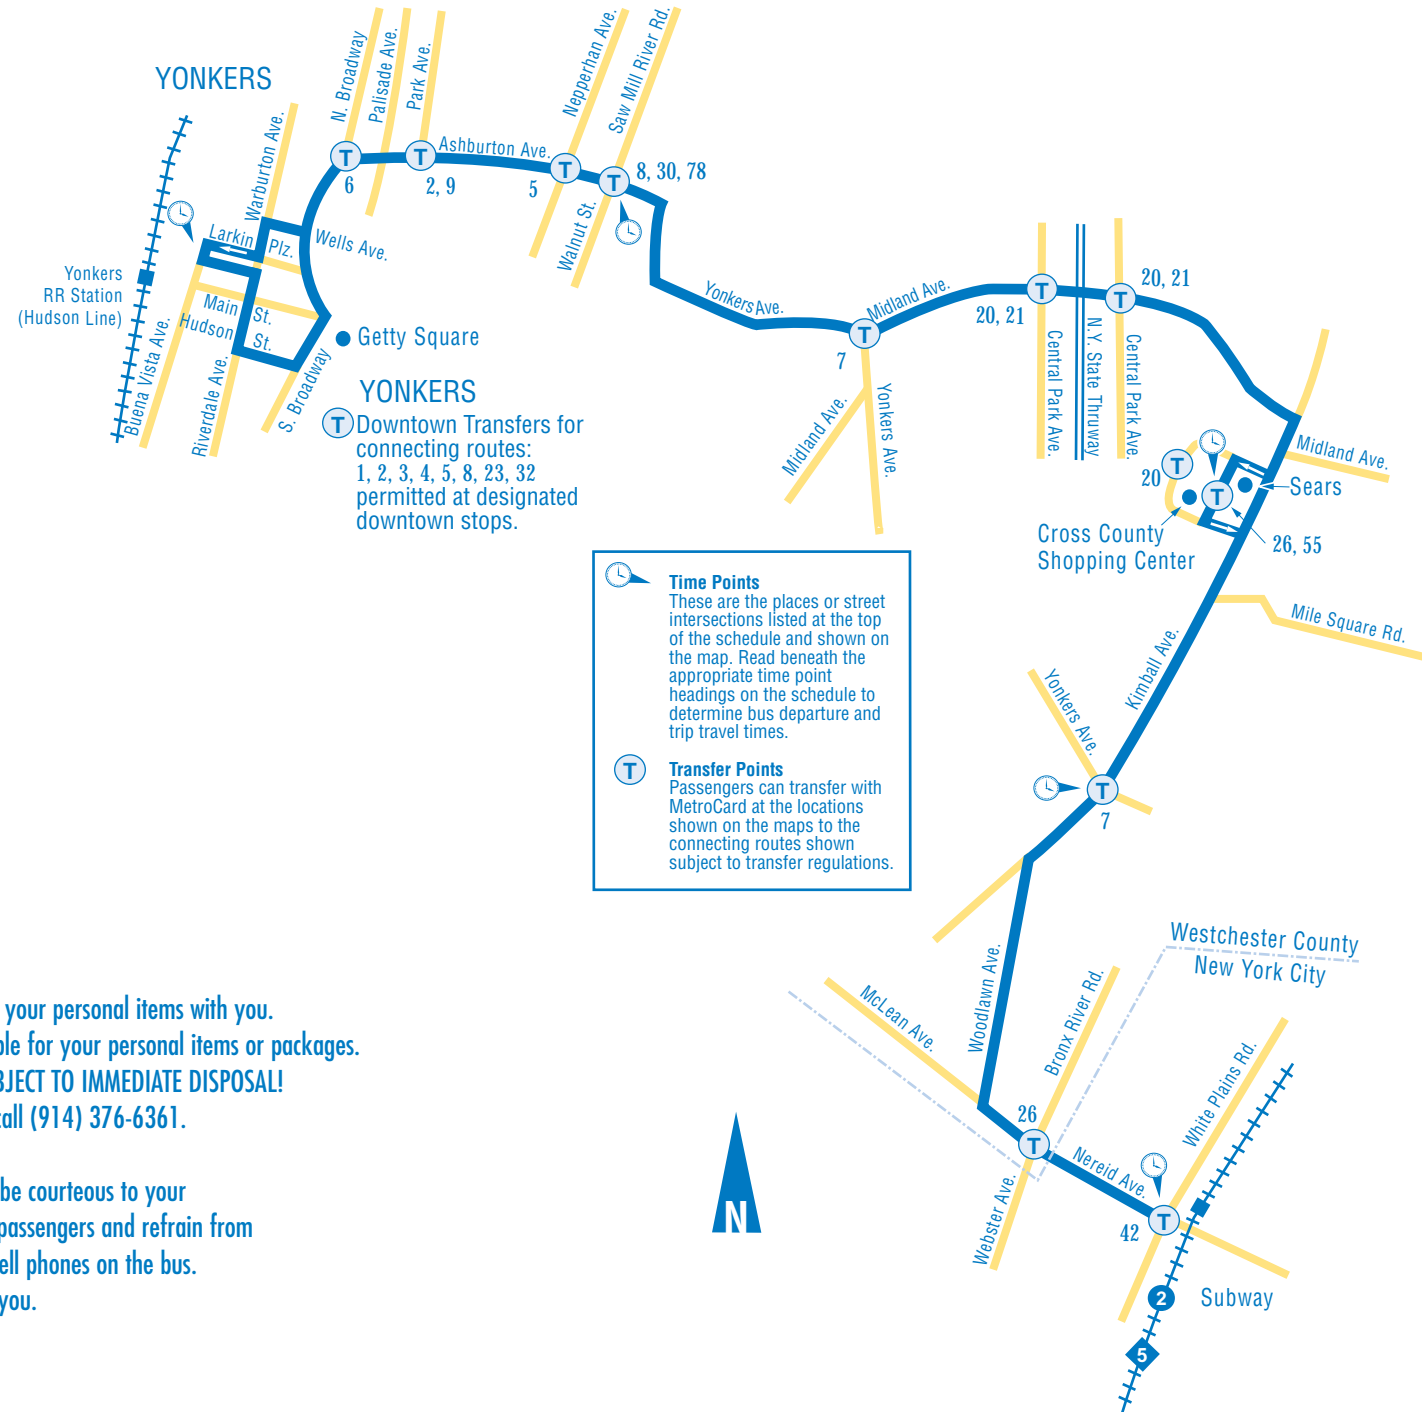

Time Points	E. 238th St & White Plains Rd The Bronx	Kimball Av & Yonkers Ave Yonkers	Cross County Shop. Ctr. (Opp. Sears)	Ashburton Av & Sew Mill River Rd Yonkers	Opp. Yonkers RR Station (Hudson Line)
6:00	6:05	6:12	6:24	6:32	
6:20	6:26	6:35	6:47	6:55	
6:40	6:46	6:55	7:07	7:15	
7:00	7:06	7:15	7:27	7:35	
7:20	7:26	7:35	7:47	7:55	
7:40	7:48	7:57	8:09	8:20	
8:00	8:08	8:17	8:29	8:40	
8:15	8:23	8:32	8:44	8:55	
8:30	8:38	8:47	8:59	9:10	
8:50	8:58	9:07	9:19	9:27	
9:10	9:16	9:25	9:37	9:45	
9:30	9:36	9:45	9:57	10:05	
9:50	9:56	10:05	10:17	10:25	
10:15	10:21	10:30	10:42	10:50	
10:45	10:51	11:00	11:12	11:20	
11:15	11:21	11:30	11:42	11:50	
11:45	11:51	12:00	12:12	12:20	
12:15	12:21	12:30	12:42	12:50	
12:45	12:51	1:00	1:12	1:20	
1:15	1:21	1:30	1:42	1:50	
1:48	1:55	2:04	2:16	2:25	
2:20	2:28	2:37	2:50	3:00	
2:42	2:50	2:59	3:12	3:22	
3:05	3:13	3:22	3:35	3:45	
3:27	3:35	3:44	3:57	4:07	
3:45	3:51	4:00	4:12	4:20	
4:03	4:09	4:18	4:30	4:38	
4:21	4:27	4:36	4:48	4:56	
4:40	4:46	4:55	5:07	5:15	
5:00	5:06	5:15	5:27	5:35	
5:20	5:26	5:35	5:47	5:55	
5:37	5:43	5:52	6:04	6:12	
5:55	6:01	6:10	6:22	6:30	
6:15	6:21	6:30	6:42	6:50	
6:35	6:41	6:50	7:02	7:10	
7:00	7:06	7:15	7:27	7:35	
7:30	7:36	7:45	7:57	8:05	
8:00	8:05	8:13	8:24	8:30	
8:30	8:35	8:43	8:54	9:00	
9:00	9:05	9:13	9:24	9:30	
9:30	9:35	9:43	9:54	10:00	
10:05	10:10	10:18	10:29	10:35	
10:40	10:45	10:53	11:04	11:10	
11:15	11:19	11:25	11:34	11:40	

FOR SATURDAY & SUNDAY SERVICE SEE REVERSE SIDE

FORGET SOMETHING?

Please remember to take all your personal items with you. The Bee-Line is not responsible for your personal items or packages. UNATTENDED ITEMS ARE SUBJECT TO IMMEDIATE DISPOSAL! To inquire about lost items, call (914) 376-6361.

Please be courteous to your fellow passengers and refrain from using cell phones on the bus. Thank you.