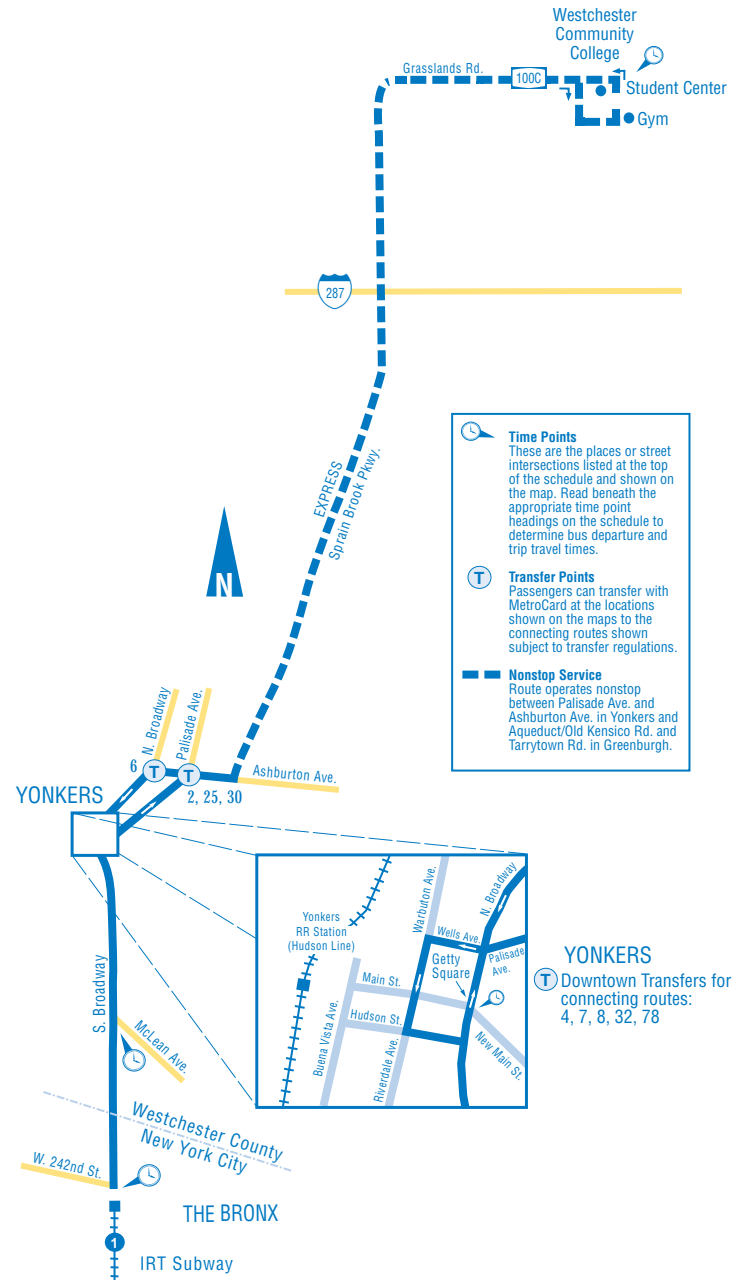

**Westchester
Community College**

LIGHT TYPE AND SHADE - AM TIMES
DARK TYPE AND SHADE - PM TIMES

HOLIDAY SCHEDULE

Use The Weekday Schedule For:
Lincoln's Birthday
Columbus Day
Election Day
Veteran's Day

No Service On:
New Year's Day
M. L. King Jr Day
Presidents' Day
Memorial Day
Independence Day
Labor Day
Thanksgiving
Christmas

Monday - Friday

The Bronx to Yonkers and Valhalla

Time Points	W. 242 St & Broadway Subway Sta. The Bronx	S. Broadway & McLean Av Yonkers	S. Broadway & New Main St Getty Square - Yonkers	Westchester Community College
6:51	7:01	7:11	7:43	
7:50	8:00	8:10	8:47	Time Points

Valhalla to Yonkers and The Bronx

Time Points	Westchester Community College	Riverdale Av & Main St Getty Square - Yonkers	S. Broadway & McLean Av Yonkers	W. 242 St & Broadway Subway Sta. The Bronx
3:08	3:45	3:54	4:00	
4:06	4:43	4:52	4:58	Time Points

FORGET SOMETHING?

Please remember to take all your personal items with you. The Bee-Line is not responsible for your personal items or packages. UNATTENDED ITEMS ARE SUBJECT TO IMMEDIATE DISPOSAL! To inquire about lost items, call (914) 376-6361.

Please be courteous to your fellow passengers and refrain from using cell phones on the bus. Thank you.

Westchester
gov.com

Department of Transportation
100 E. 1st Street
Mt. Vernon, N.Y. 10550

Time Points
These are the places or street intersections listed at the top of the schedule and shown on the map. Read beneath the appropriate time point headings on the schedule to determine bus departure and trip travel times.

Transfer Points
Passengers can transfer with MetroCard at the locations shown on the maps to the connecting routes shown subject to transfer regulations.

Nonstop Service
Route operates nonstop between Palisade Ave. and Ashburton Ave. in Yonkers and Aqueduct/Old Kensico Rd. and Tarrytown Rd. in Greenburgh.

YONKERS
T Downtown Transfers for connecting routes: 4, 7, 8, 32, 78