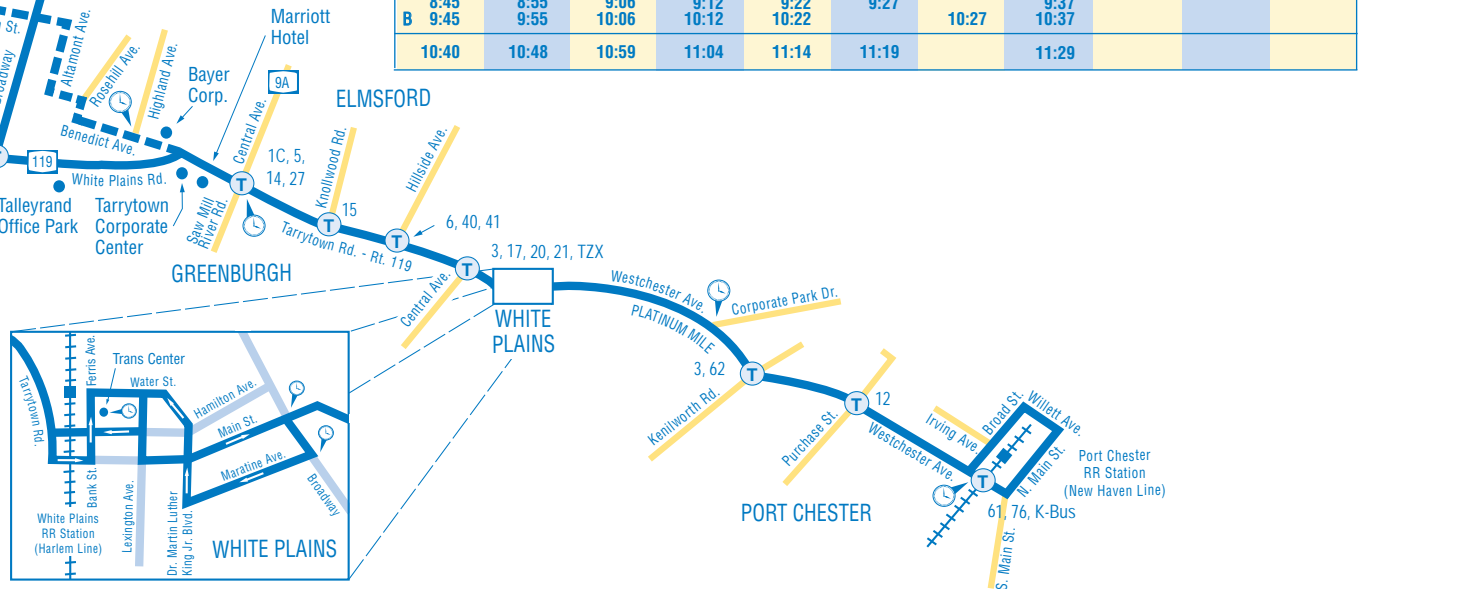

FORGET SOMETHING?

Please remember to take all your personal items with you. The Bee-Line is not responsible for your personal items or packages. UNATTENDED ITEMS ARE SUBJECT TO IMMEDIATE DISPOSAL! To inquire about lost items, call (914) 376-6361.

Please be courteous to your fellow passengers and refrain from using cell phones on the bus. Thank you.

Time Points
These are the places or street intersections listed at the top of the schedule and shown on the map. Read beneath the appropriate time point headings on the schedule to determine bus departure and trip travel times.

Transfer Points
Passengers can transfer with MetroCard at the locations shown on the maps to the connecting routes shown subject to transfer regulations.

Alternate Route - 13B Trips

OSSINING

SLEEPY HOLLOW

TARRYTOWN

WHITE PLAINS

Monday - Friday													
Port Chester to White Plains, Tarrytown & Ossining													
	Port Chester RR Sta. Westchester Av. Between N. Main St & Broad St	Westchester Av & Corporate Park Drive Harrison	S. Broadway & Marine Av White Plains	TransCenter N. Lexington Av & Water St White Plains Lane F	E. Main St & N. Central Av Elmsford Square	White Plains Rd (Rte. 119) & Broadway (Rte. 9) Tarrytown	Benedict Av & Highland Av Tarrytown	Tarrytown RR Sta. (Hudson Line)	Phelps Memorial Hospital Sleepy Hollow	Spring St & Walker Av Ossining	Ossining RR Sta. (Hudson Line)	Ossining	Ossining
B	5:40	5:52	6:03	6:09	6:21	6:28	6:36	6:45	6:58	7:01			
B	6:00	6:12	6:23	6:29	6:41	6:48	6:56	7:05	7:18	7:22			
B	6:25	6:39	6:50	6:56	7:09	7:16	7:24	7:33	7:46	7:50			
B	6:53	7:07	7:18	7:24	7:39	7:47	7:57	8:06	8:19	8:22			
B	7:13	7:27	7:38	7:44	7:59	8:07	8:17	8:26	8:39	8:42			
B	7:32	7:47	7:59	8:06	8:21	8:29	8:39	8:48	8:61	8:64			
B	7:55	8:10	8:22	8:30	8:46	8:54	9:04	9:13	9:24	9:27			
B	8:10	8:25	8:36	8:42	8:57	9:05	9:15	9:24	9:37	9:40			
B	8:30	8:45	8:56	9:02	9:17	9:24	9:34	9:43	9:56	10:00			
B	8:53	9:08	9:19	9:25	9:40	9:47	9:57	10:06	10:17	10:20			
B	9:20	9:35	9:46	9:52	10:07	10:14	10:24	10:33	10:44	10:47			
B	9:50	10:05	10:16	10:22	10:37	10:44	10:54	11:03	11:16	11:19			
B	10:20	10:35	10:46	10:52	11:07	11:14	11:24	11:33	11:44	11:47			
B	10:50	11:05	11:16	11:22	11:37	11:44	11:54	12:03	12:14	12:17			
B	11:20	11:35	11:46	11:52	12:07	12:14	12:24	12:33	12:44	12:47			
B	11:50	12:05	12:16	12:22	12:37	12:44	12:54	1:03	1:16	1:19			
B	12:20	12:35	12:46	12:52	1:07	1:14	1:24	1:33	1:44	1:47			
B	12:50	1:05	1:16	1:22	1:37	1:44	1:54	2:03	2:14	2:17			
B	1:20	1:35	1:46	1:52	2:07	2:14	2:24	2:33	2:44	2:47			
B	1:45	2:00	2:11	2:19	2:34	2:41	2:51	3:00	3:13	3:16			
B	2:15	2:30	2:41	2:49	3:05	3:12	3:22	3:31	3:42	3:45			
B	2:45	3:00	3:11	3:19	3:35	3:42	3:52	4:01	4:14	4:17			
B	3:05	3:20	3:31	3:39	3:55	4:02	4:12	4:21	4:34	4:37			
B	3:25	3:40	3:51	3:59	4:15	4:22	4:32	4:41	4:54	4:57			
B	3:45	4:00	4:12	4:20	4:38	4:45	4:55	5:04	5:17	5:20			
B	4:05	4:20	4:32	4:40	4:58	5:05	5:15	5:24	5:37	5:40			
B	4:25	4:40	4:52	5:00	5:18	5:25	5:35	5:44	5:57	6:00			
B	4:45	5:00	5:12	5:20	5:38	5:45	5:55	6:04	6:17	6:20			
B	5:05	5:20	5:32	5:40	5:58	6:05	6:15	6:24	6:37	6:40			
B	5:25	5:40	5:51	5:59	6:15	6:22	6:32	6:41	6:54	6:57			
B	5:45	6:00	6:11	6:19	6:35	6:42	6:52	7:01	7:14	7:17			
B	6:15	6:27	6:38	6:46	7:01	7:07	7:17	7:26	7:39	7:42			
B	6:42	6:54	7:05	7:11	7:24	7:29	7:39	7:47	7:59	8:02			
B	7:40	7:52	8:03	8:12	8:22	8:27	8:37	8:45	8:57	9:00			
B	8:45	8:55	9:06	9:12	9:22	9:27	9:37	9:45	9:57	10:00			
B	9:45	9:55	10:06	10:12	10:22	10:27	10:37	10:45	10:57	11:00			
	10:40	10:48	10:59	11:04	11:14	11:19	11:29