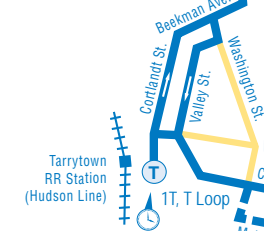

Please be courteous to your fellow passengers and refrain from using cell phones on the bus. Thank you.

Time Points
These are the places or street intersections listed at the top of the schedule and shown on the map. Read beneath the appropriate time point headings on the schedule to determine bus departure and trip travel times.

Transfer Points
Passengers can transfer with MetroCard at the locations shown on the maps to the connecting routes shown subject to transfer regulations.

Alternate Route - 13B Trips

OSSINING

SLEEPY HOLLOW

	Port Chester RR Sta. Westchester Av Between N. Main St & Broad St	Westchester Av & Corporate Park Drive Harrison	S. Broadway & Maritime Av White Plains	TransCenter N. Lexington Av & Water St White Plains Lane F	E. Main St & N. Central Av Elmsford Square	Broadway (Rte. 9) & White Plains Rd (Rte. 119) Tarrytown	Benedict Av & Highland Av Tarrytown	Tarrytown RR Sta. (Hudson Line)	Phelps Memorial Hospital Sleepy Hollow	Spring St & Waller Av Ossining
B 6:50	7:03	7:14	7:20	7:32	7:37	7:47	7:57	8:07	8:15	8:25
B 8:50	9:04	9:15	9:23	9:40	9:45	9:45	9:57	10:07	10:20	10:30
B 10:50	11:04	11:15	11:23	11:40	11:45	11:45	11:57	12:07	12:20	12:30
B 12:50	1:04	1:15	1:23	1:40	1:45	1:45	1:57	2:07	2:20	2:30
B 2:50	3:04	3:15	3:23	3:40	3:45	3:45	3:57	4:07	4:20	4:30
B 4:50	5:04	5:15	5:23	5:40	5:45	5:45	5:57	6:07	6:20	6:30
B 7:18	7:29	7:39	7:47	8:00	8:05	8:05	8:15	8:25	8:35	8:45