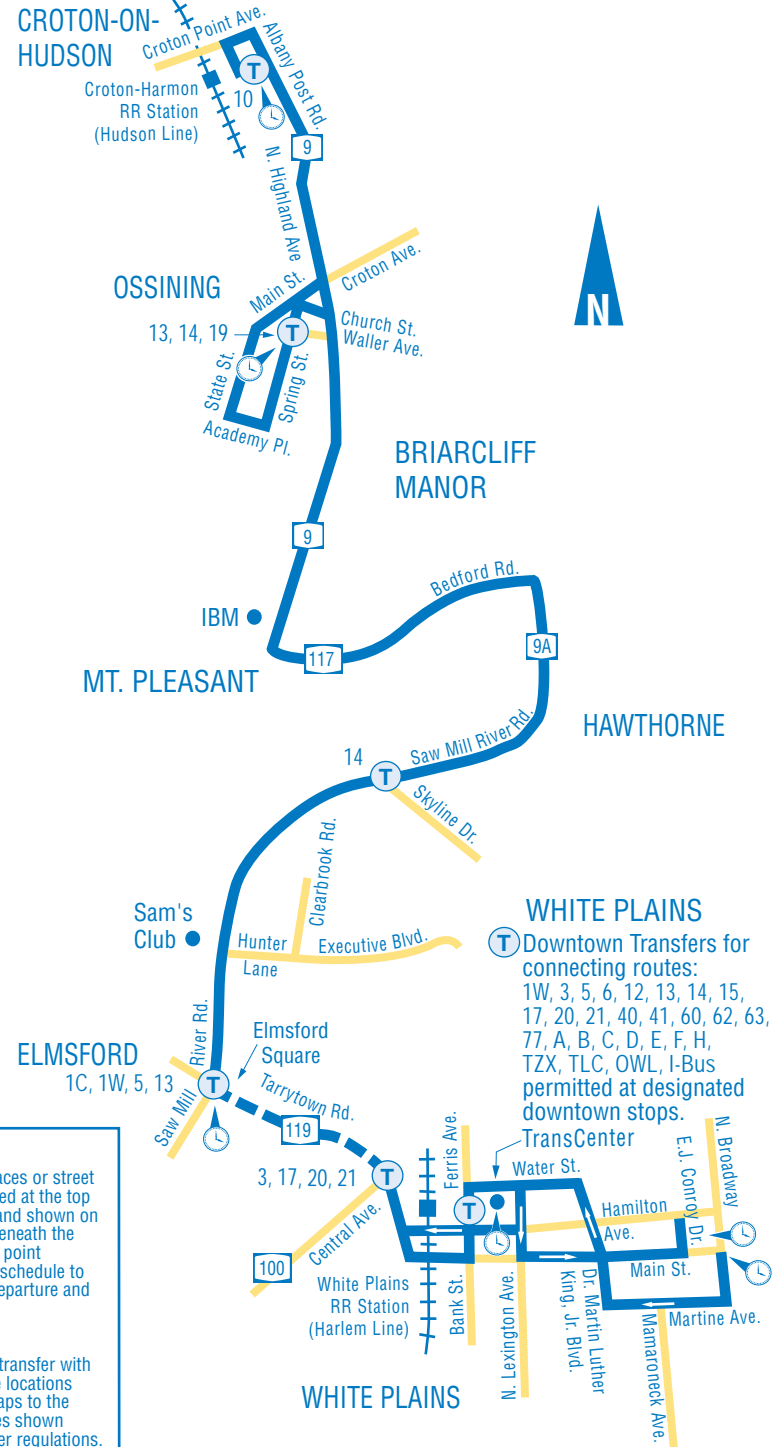

Train To New York Arrives Croton-Harmon	Croton RR Sta. (Hudson Line)	Spring St & Waller Av Ossining	E. Main St & S. Stone Av Elmsford Square	TransCenter N. Lexington Av & Water St White Plains	E.J. Conroy Dr & Main St White Plains
6:57 7:52	7:01 8:01	7:12 8:12	7:38 8:38	7:50 8:50	8:55

HOLIDAY SCHEDULE

Use The Weekday Schedule For:
Lincoln's Birthday
Columbus Day
Election Day
Veteran's Day

No Service On:
New Year's Day
M. L. King Jr Day
Presidents' Day
Memorial Day
Independence Day
Labor Day
Thanksgiving
Christmas

White Plains and Elmsford to Croton

M Broadway & Main St White Plains	TransCenter N. Lexington Av & Water St White Plains	S Central Av & E. Main St Elmsford Square	Spring St & Waller Av Ossining	Croton RR Sta. (Hudson Line)	Train To Poughkeepsie Leaves Croton-Harmon
4:32 5:10	4:37 5:15	4:46 5:26	5:08 5:52	5:21 6:05	5:27 6:14

FORGET SOMETHING?

Please remember to take all your personal items with you.
The Bee-Line is not responsible for your personal items or packages.
UNATTENDED ITEMS ARE SUBJECT TO IMMEDIATE DISPOSAL!
To inquire about lost items, call (914) 376-6361.

Please be courteous to your fellow passengers and refrain from using cell phones on the bus.
Thank you.

the *bee-line* system cannot accept responsibility for late trains or changes in Metro-North schedules.

Westchester.gov.com
Department of Transportation
100 E. 1st Street
Mt. Vernon, N.Y. 10550

Time Points
These are the places or street intersections listed at the top of the schedule and shown on the map. Read beneath the appropriate time point headings on the schedule to determine bus departure and trip travel times.

Transfer Points
Passengers can transfer with MetroCard at the locations shown on the maps to the connecting routes shown subject to transfer regulations.

WHITE PLAINS
Downtown Transfers for connecting routes:
1W, 3, 5, 6, 12, 13, 14, 15, 17, 20, 21, 40, 41, 60, 62, 63, 77, A, B, C, D, E, F, H, TZX, TLC, OWL, I-Bus permitted at designated downtown stops.