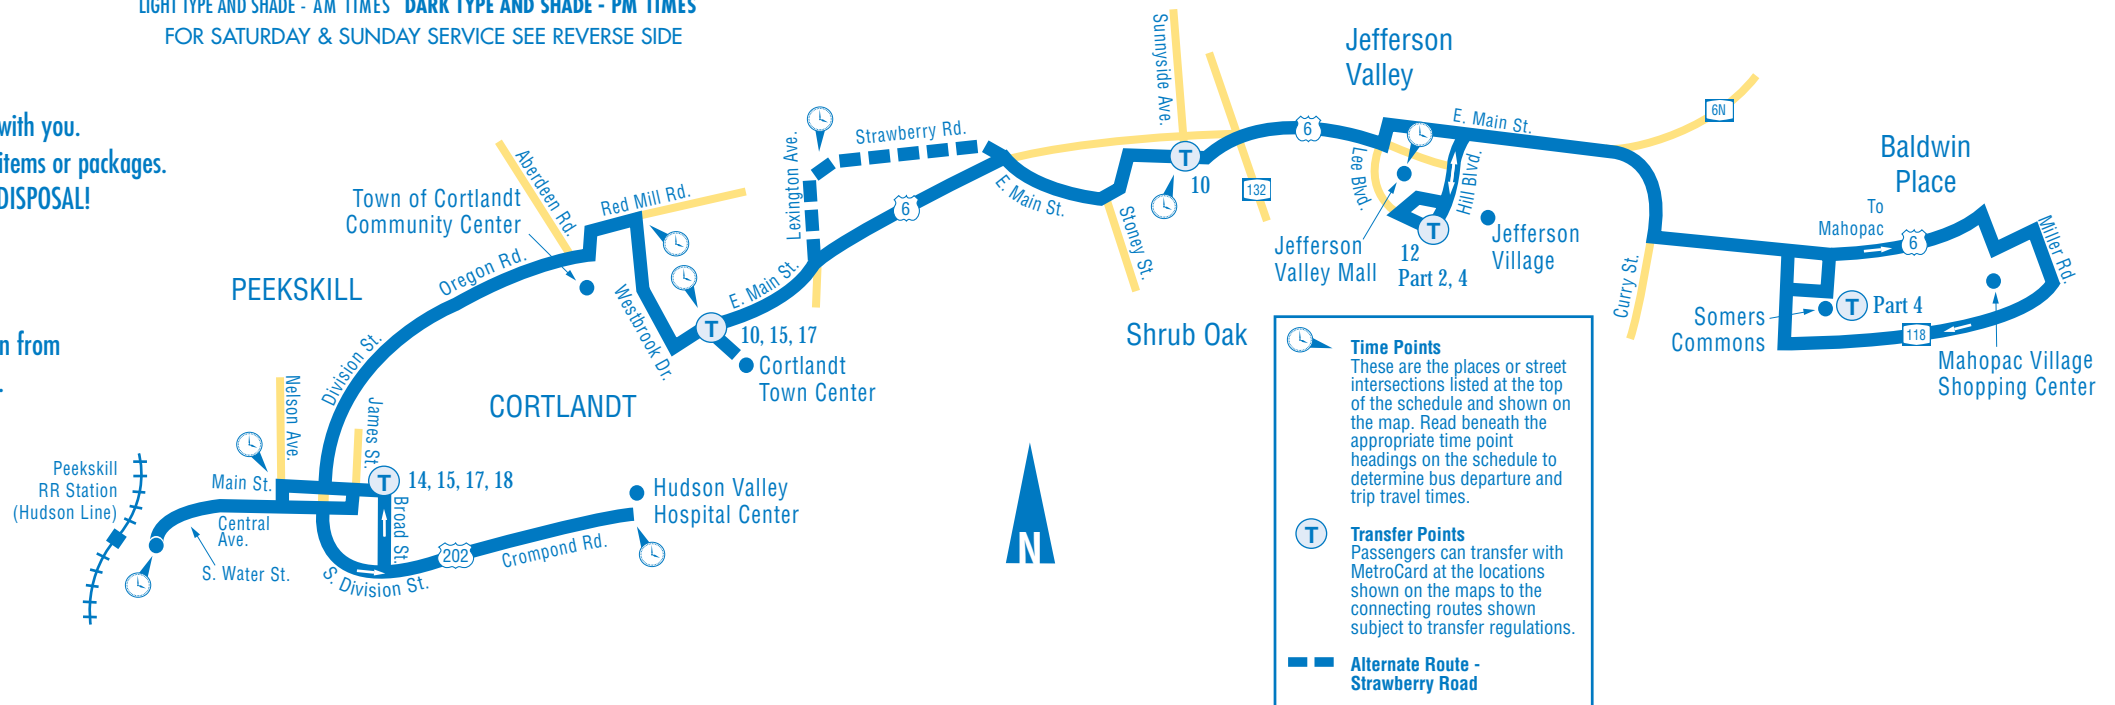

LIGHT TYPE AND SHADE - AM TIMES DARK TYPE AND SHADE - PM TIMES
FOR SATURDAY & SUNDAY SERVICE SEE REVERSE SIDE

FORGET SOMETHING?

Please remember to take all your personal items with you. The Bee-Line is not responsible for your personal items or packages. UNATTENDED ITEMS ARE SUBJECT TO IMMEDIATE DISPOSAL! To inquire about lost items, call (914) 737-3803.

Please be courteous to your fellow passengers and refrain from using cell phones on the bus. Thank you.

1. NOTES:
1. This trip operates via Rte. 6 between Jefferson Valley Mall and Somers Commons
  2. This trip does not serve Lee Blvd., E. Main St. and Hill Blvd.